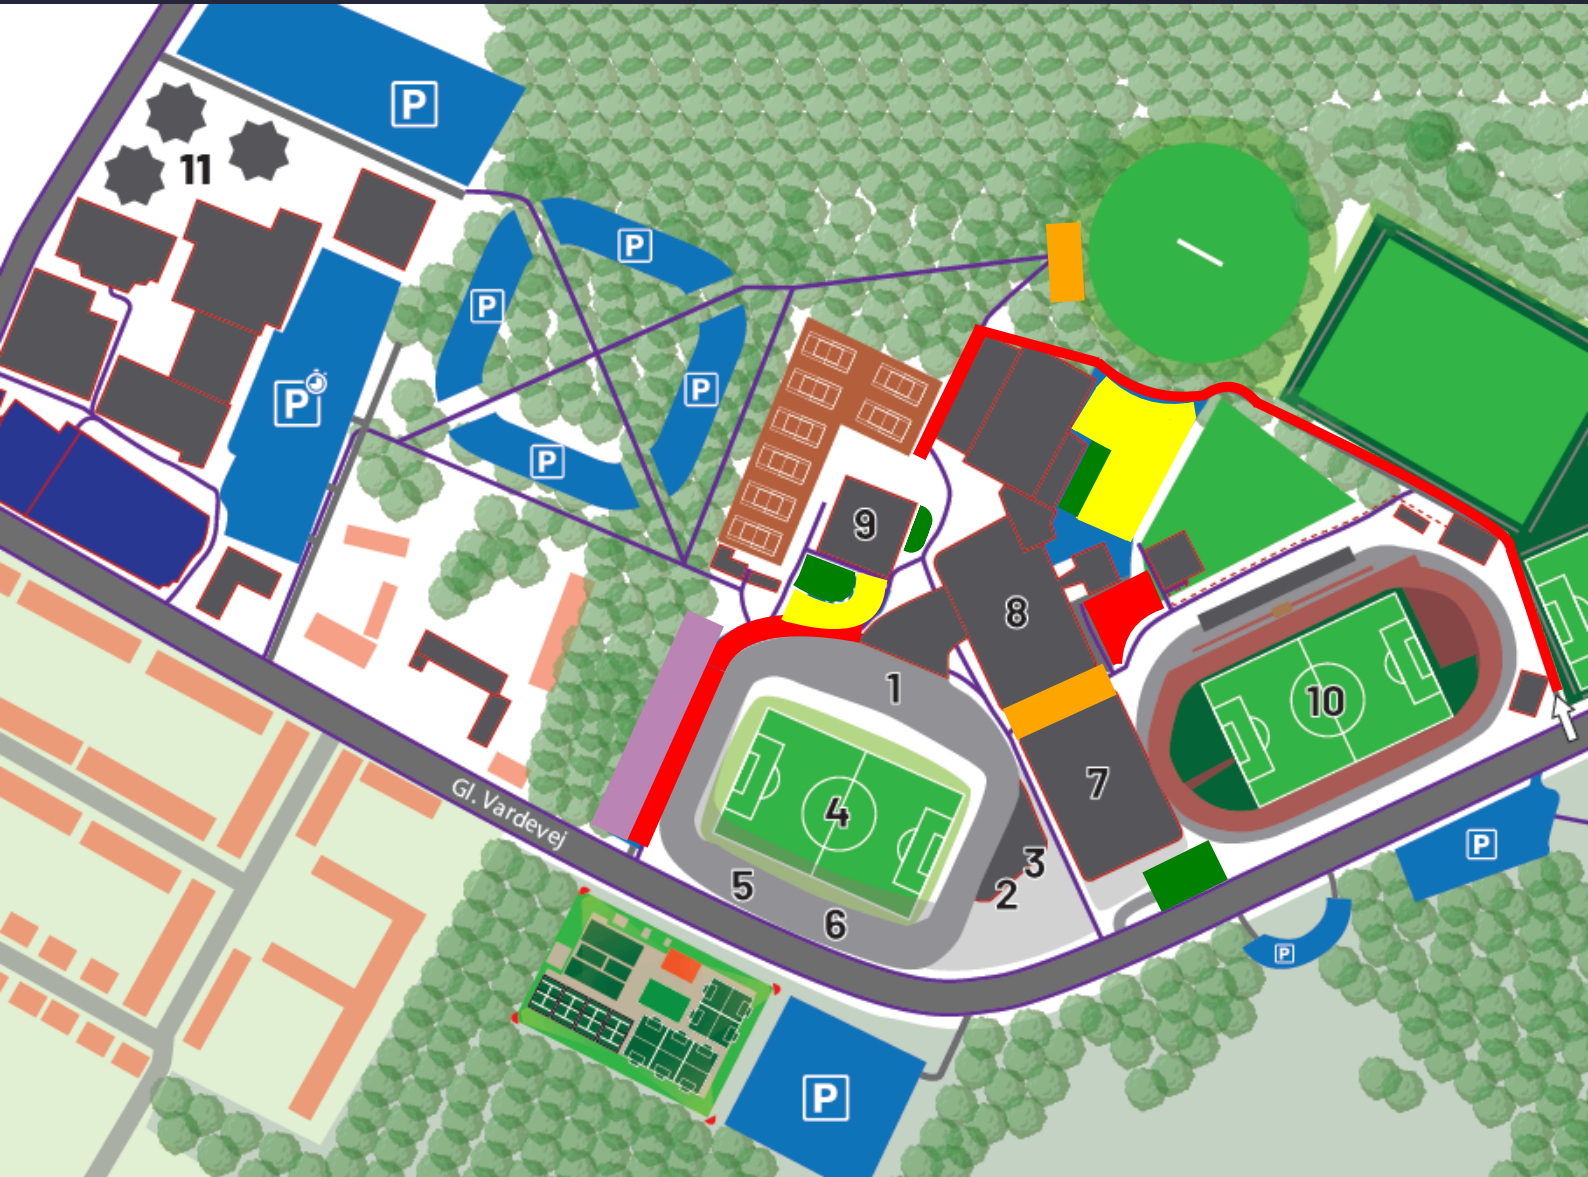

1. Esbjerg Konference & Event
2. EfB's administration
3. EfB Caféen
4. Blue Water Arena
5. Mødelokale Syd
6. Mødelokale Nord
7. Blue Water Dokken
8. Granly Hockey Arena
9. Tennishallen
10. Atletikstadion
11. A Place To

Gratis parkering

Gratis parkering i 2-4 timer

Parkering i bås

Grus-parkering fri

Handicapparkering

Busparkering

Sti

Parkering forbudt

1. Esbjerg Konference & Event
2. EfB's administration
3. EfB Café
4. Blue Water Arena
5. Meeting room south
6. Meeting room north
7. Blue Water Dokken
8. Granly Hockey Arena
9. Tennis hall
10. Athletics stadium
11. A Place To

-  Free parking
-  Free parking for 2-4 hours
-  Parking in bay
-  Free gravel parking
-  Handicap parking
-  Bus parking
-  Path
-  No parking